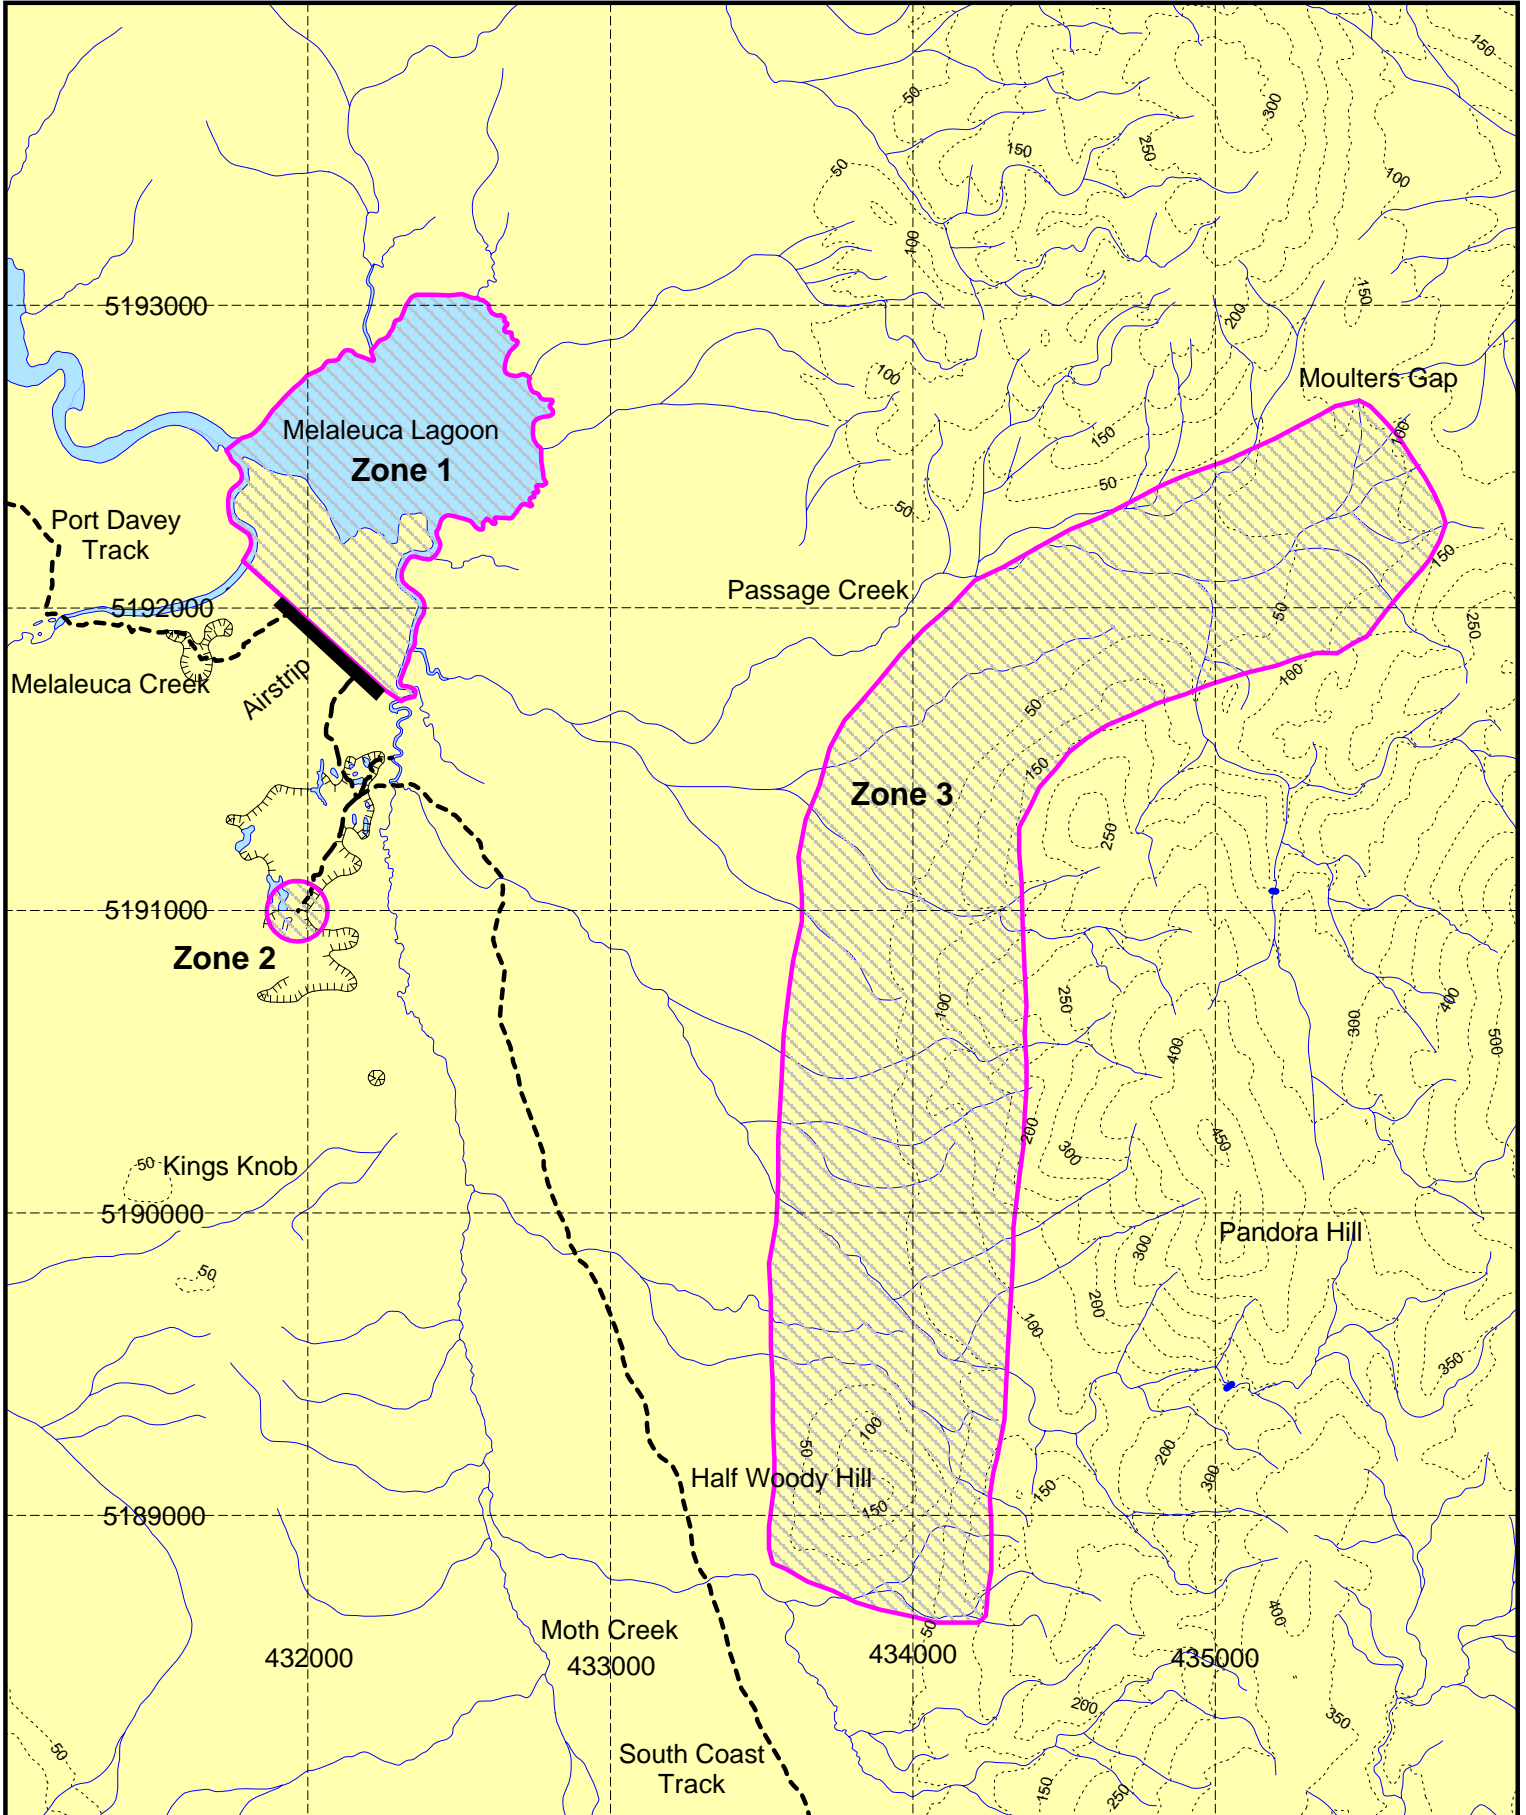

# Fly Neighbouring Advice (FNA) Tasmanian Wilderness World Heritage Area (Melaleuca Area)

	<b>Sensitive Area Boundary</b>
	<b>Mine Workings</b>
	<b>Tracks</b>

Projection/Datum - UTM/AGD66  
21 February 2001  
d:\work\mapinfo\planning\wha sensitive areas\sensitive areas melaleuca.wor