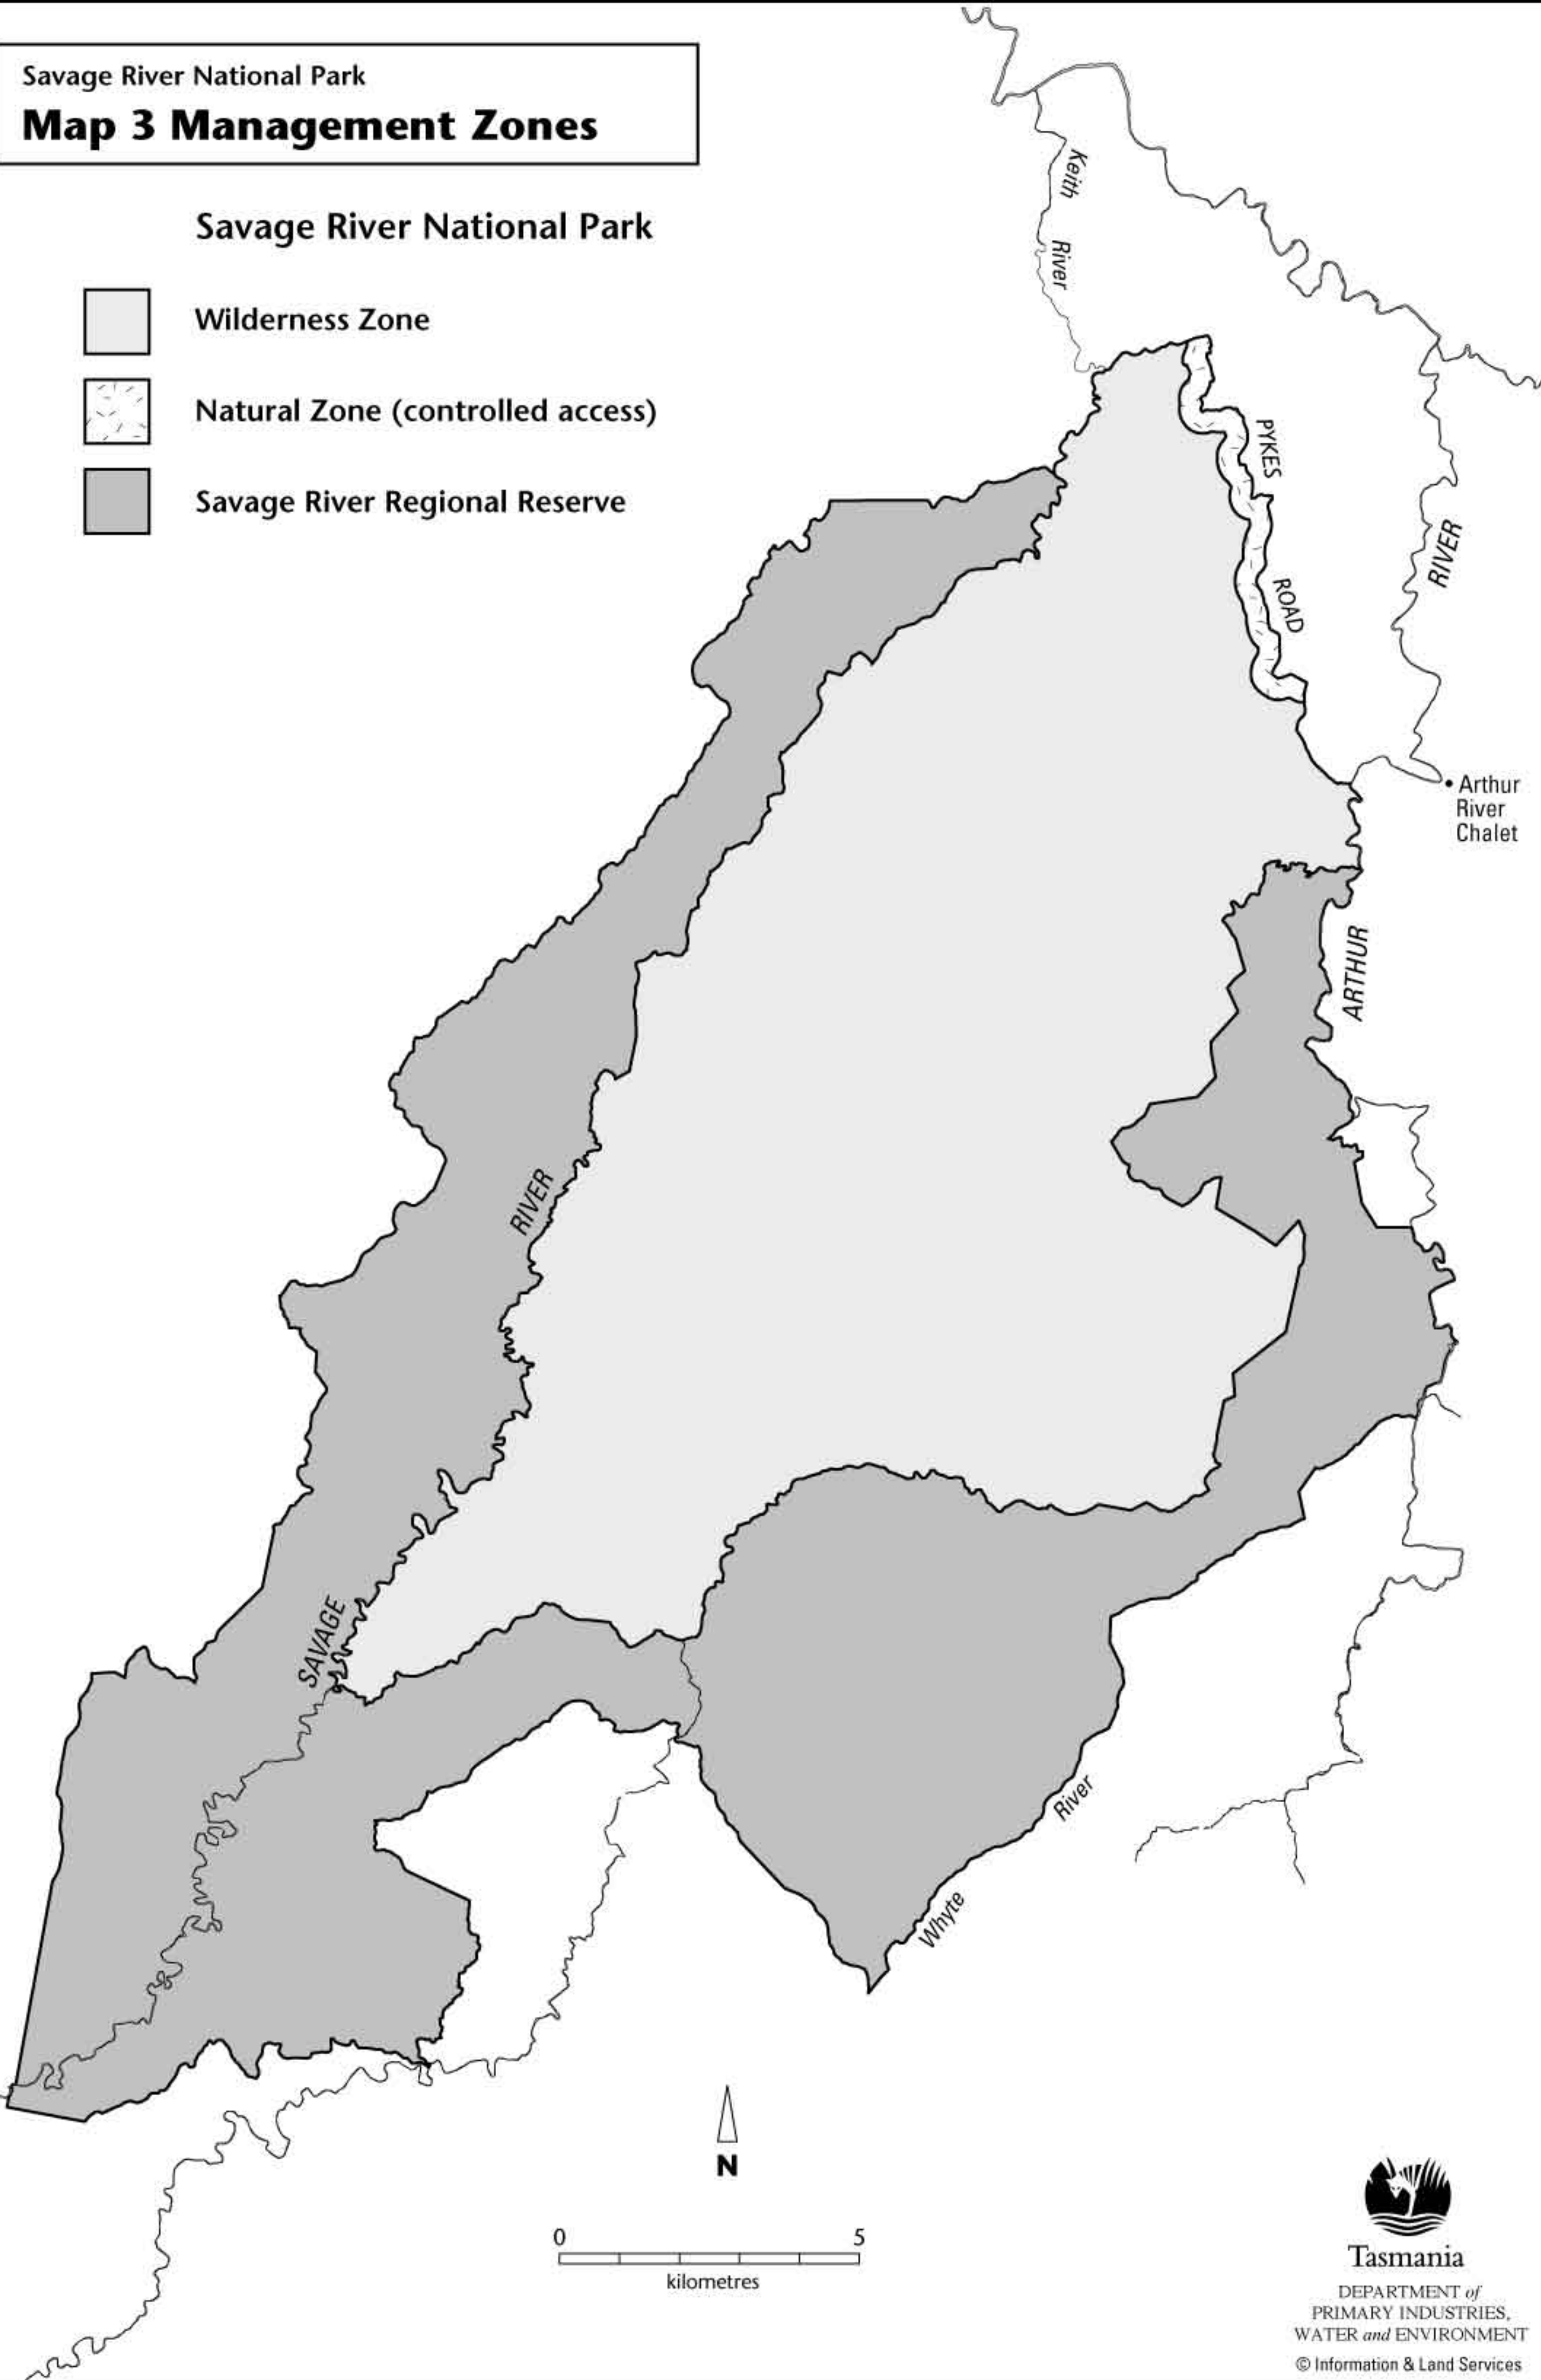

# Map 3 Management Zones

## Savage River National Park

-  Wilderness Zone
-  Natural Zone (controlled access)
-  Savage River Regional Reserve

Tasmania

DEPARTMENT of  
PRIMARY INDUSTRIES,  
WATER and ENVIRONMENT

© Information & Land Services