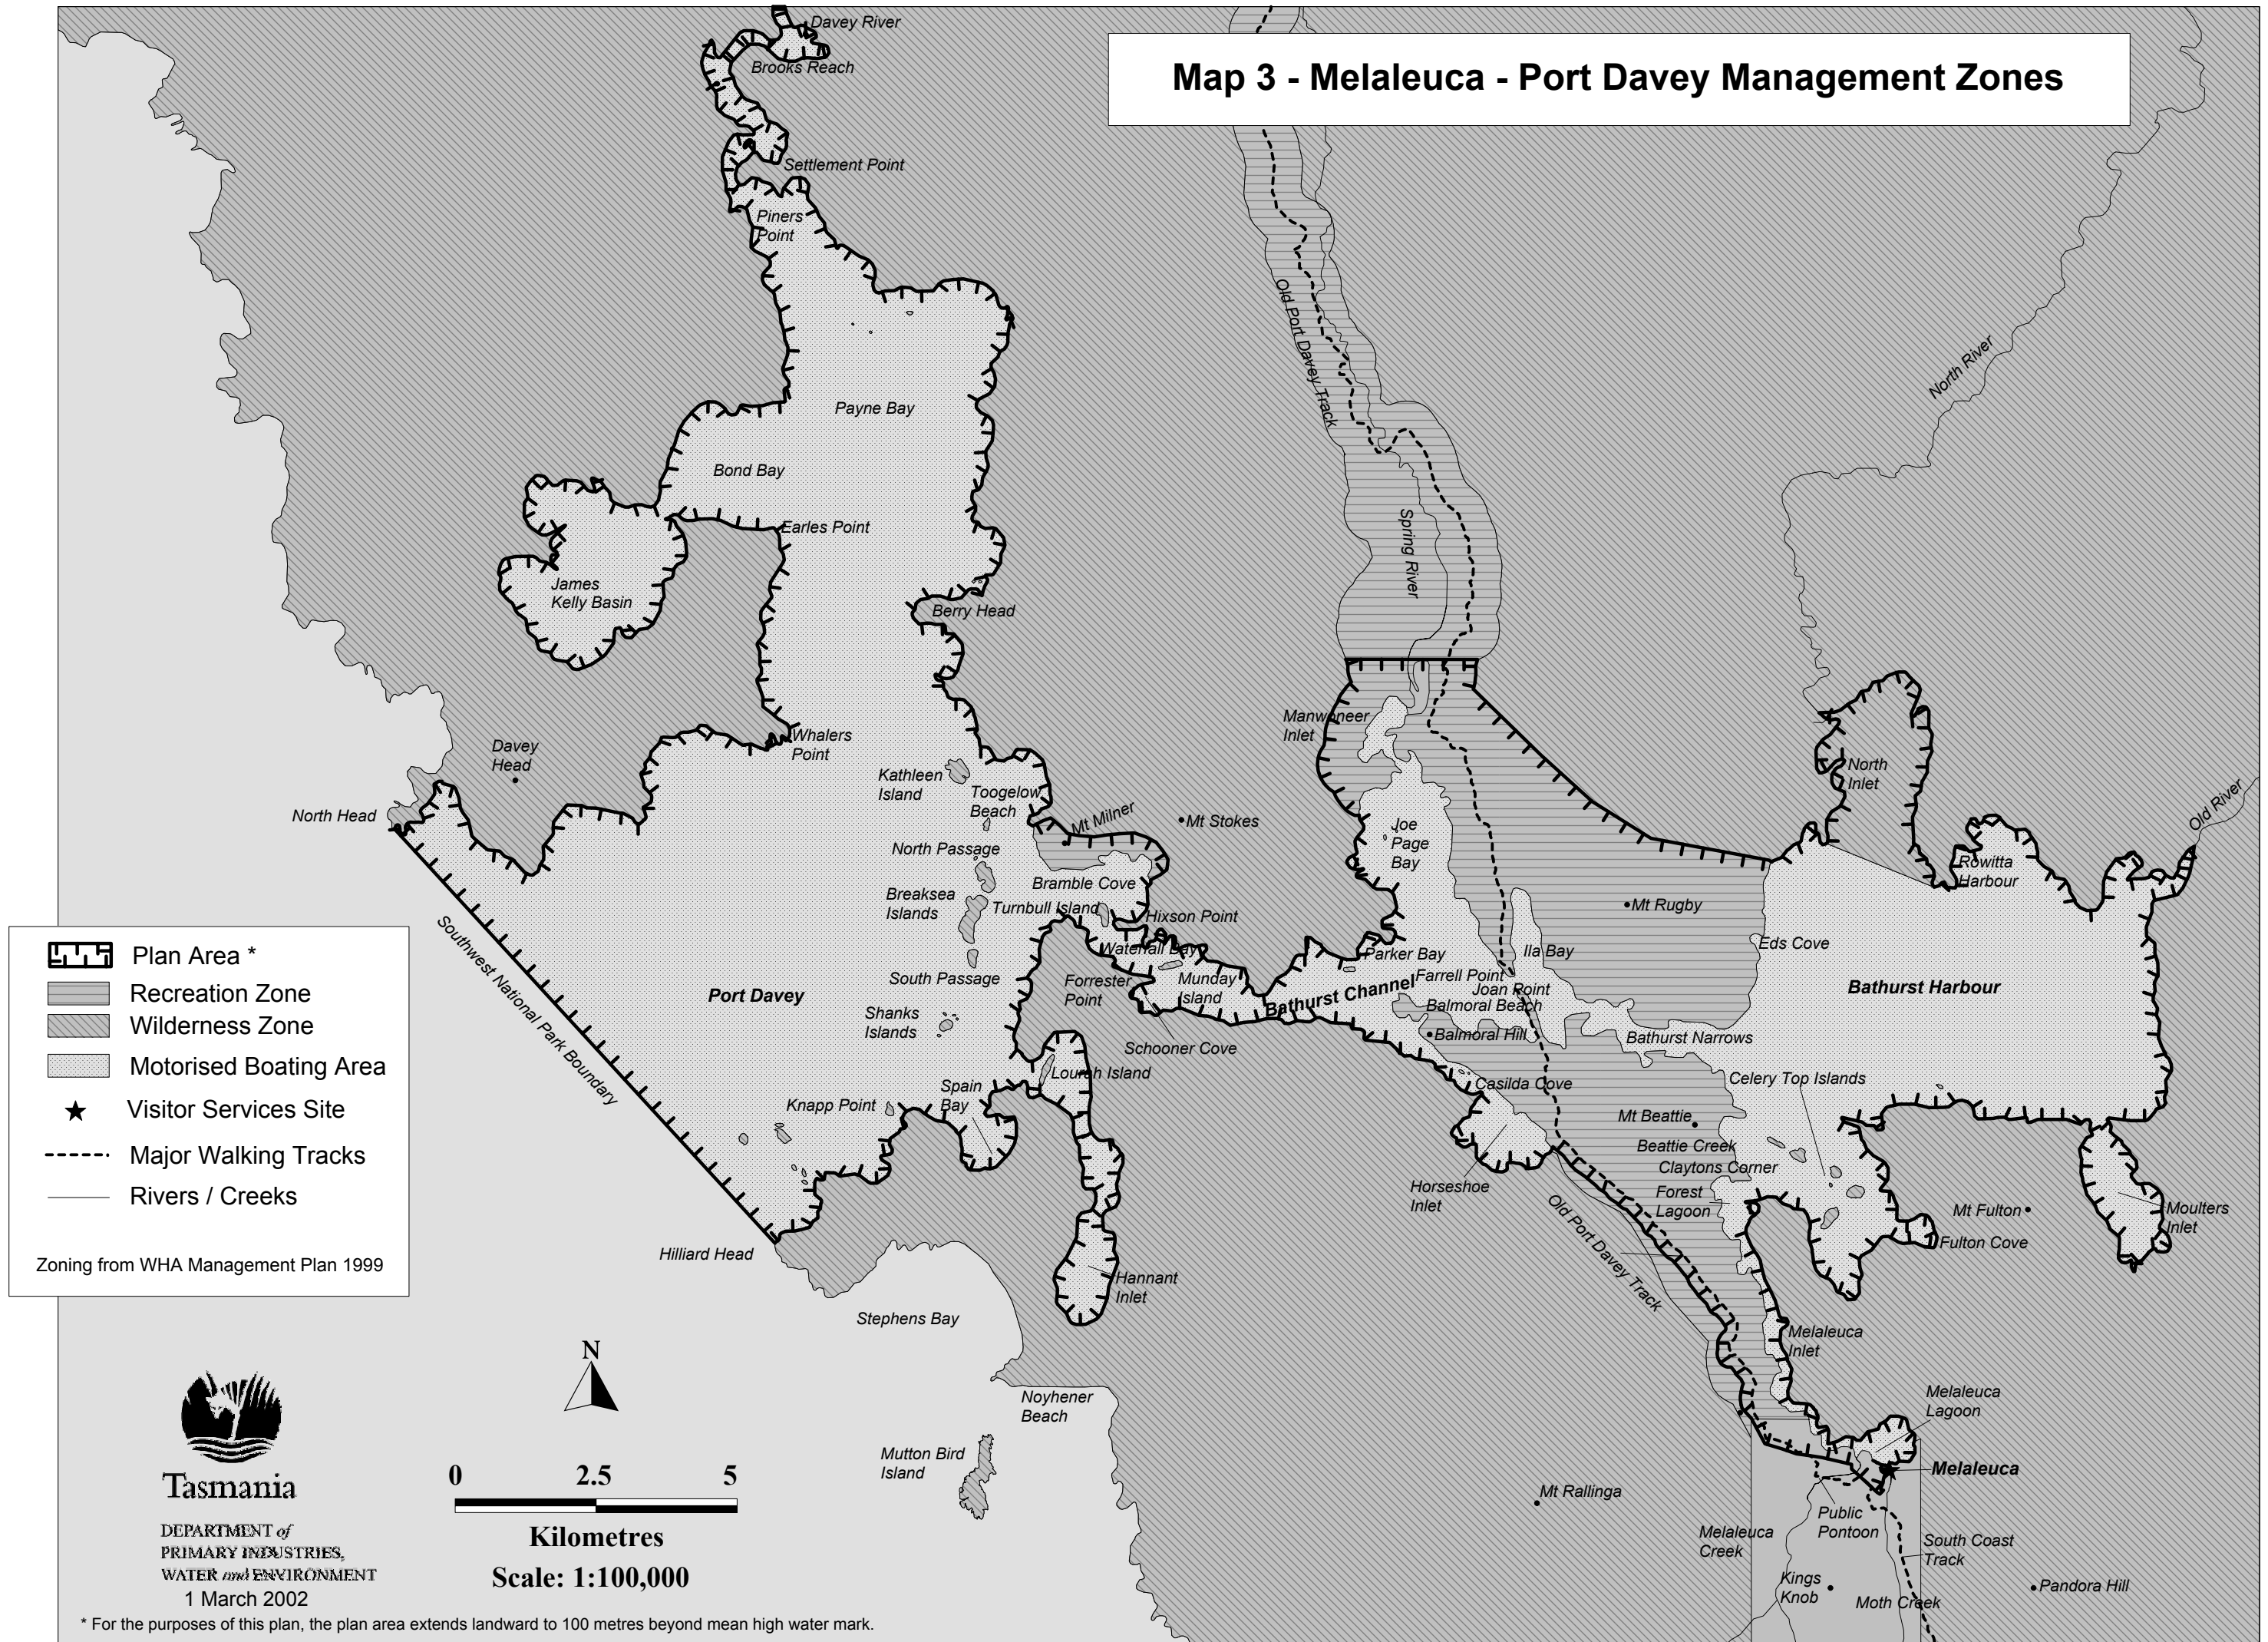

Map 3 - Melaleuca - Port Davey Management Zones

Tasmania
 DEPARTMENT of
 PRIMARY INDUSTRIES,
 WATER and ENVIRONMENT
 1 March 2002

Kilometres
 Scale: 1:100,000