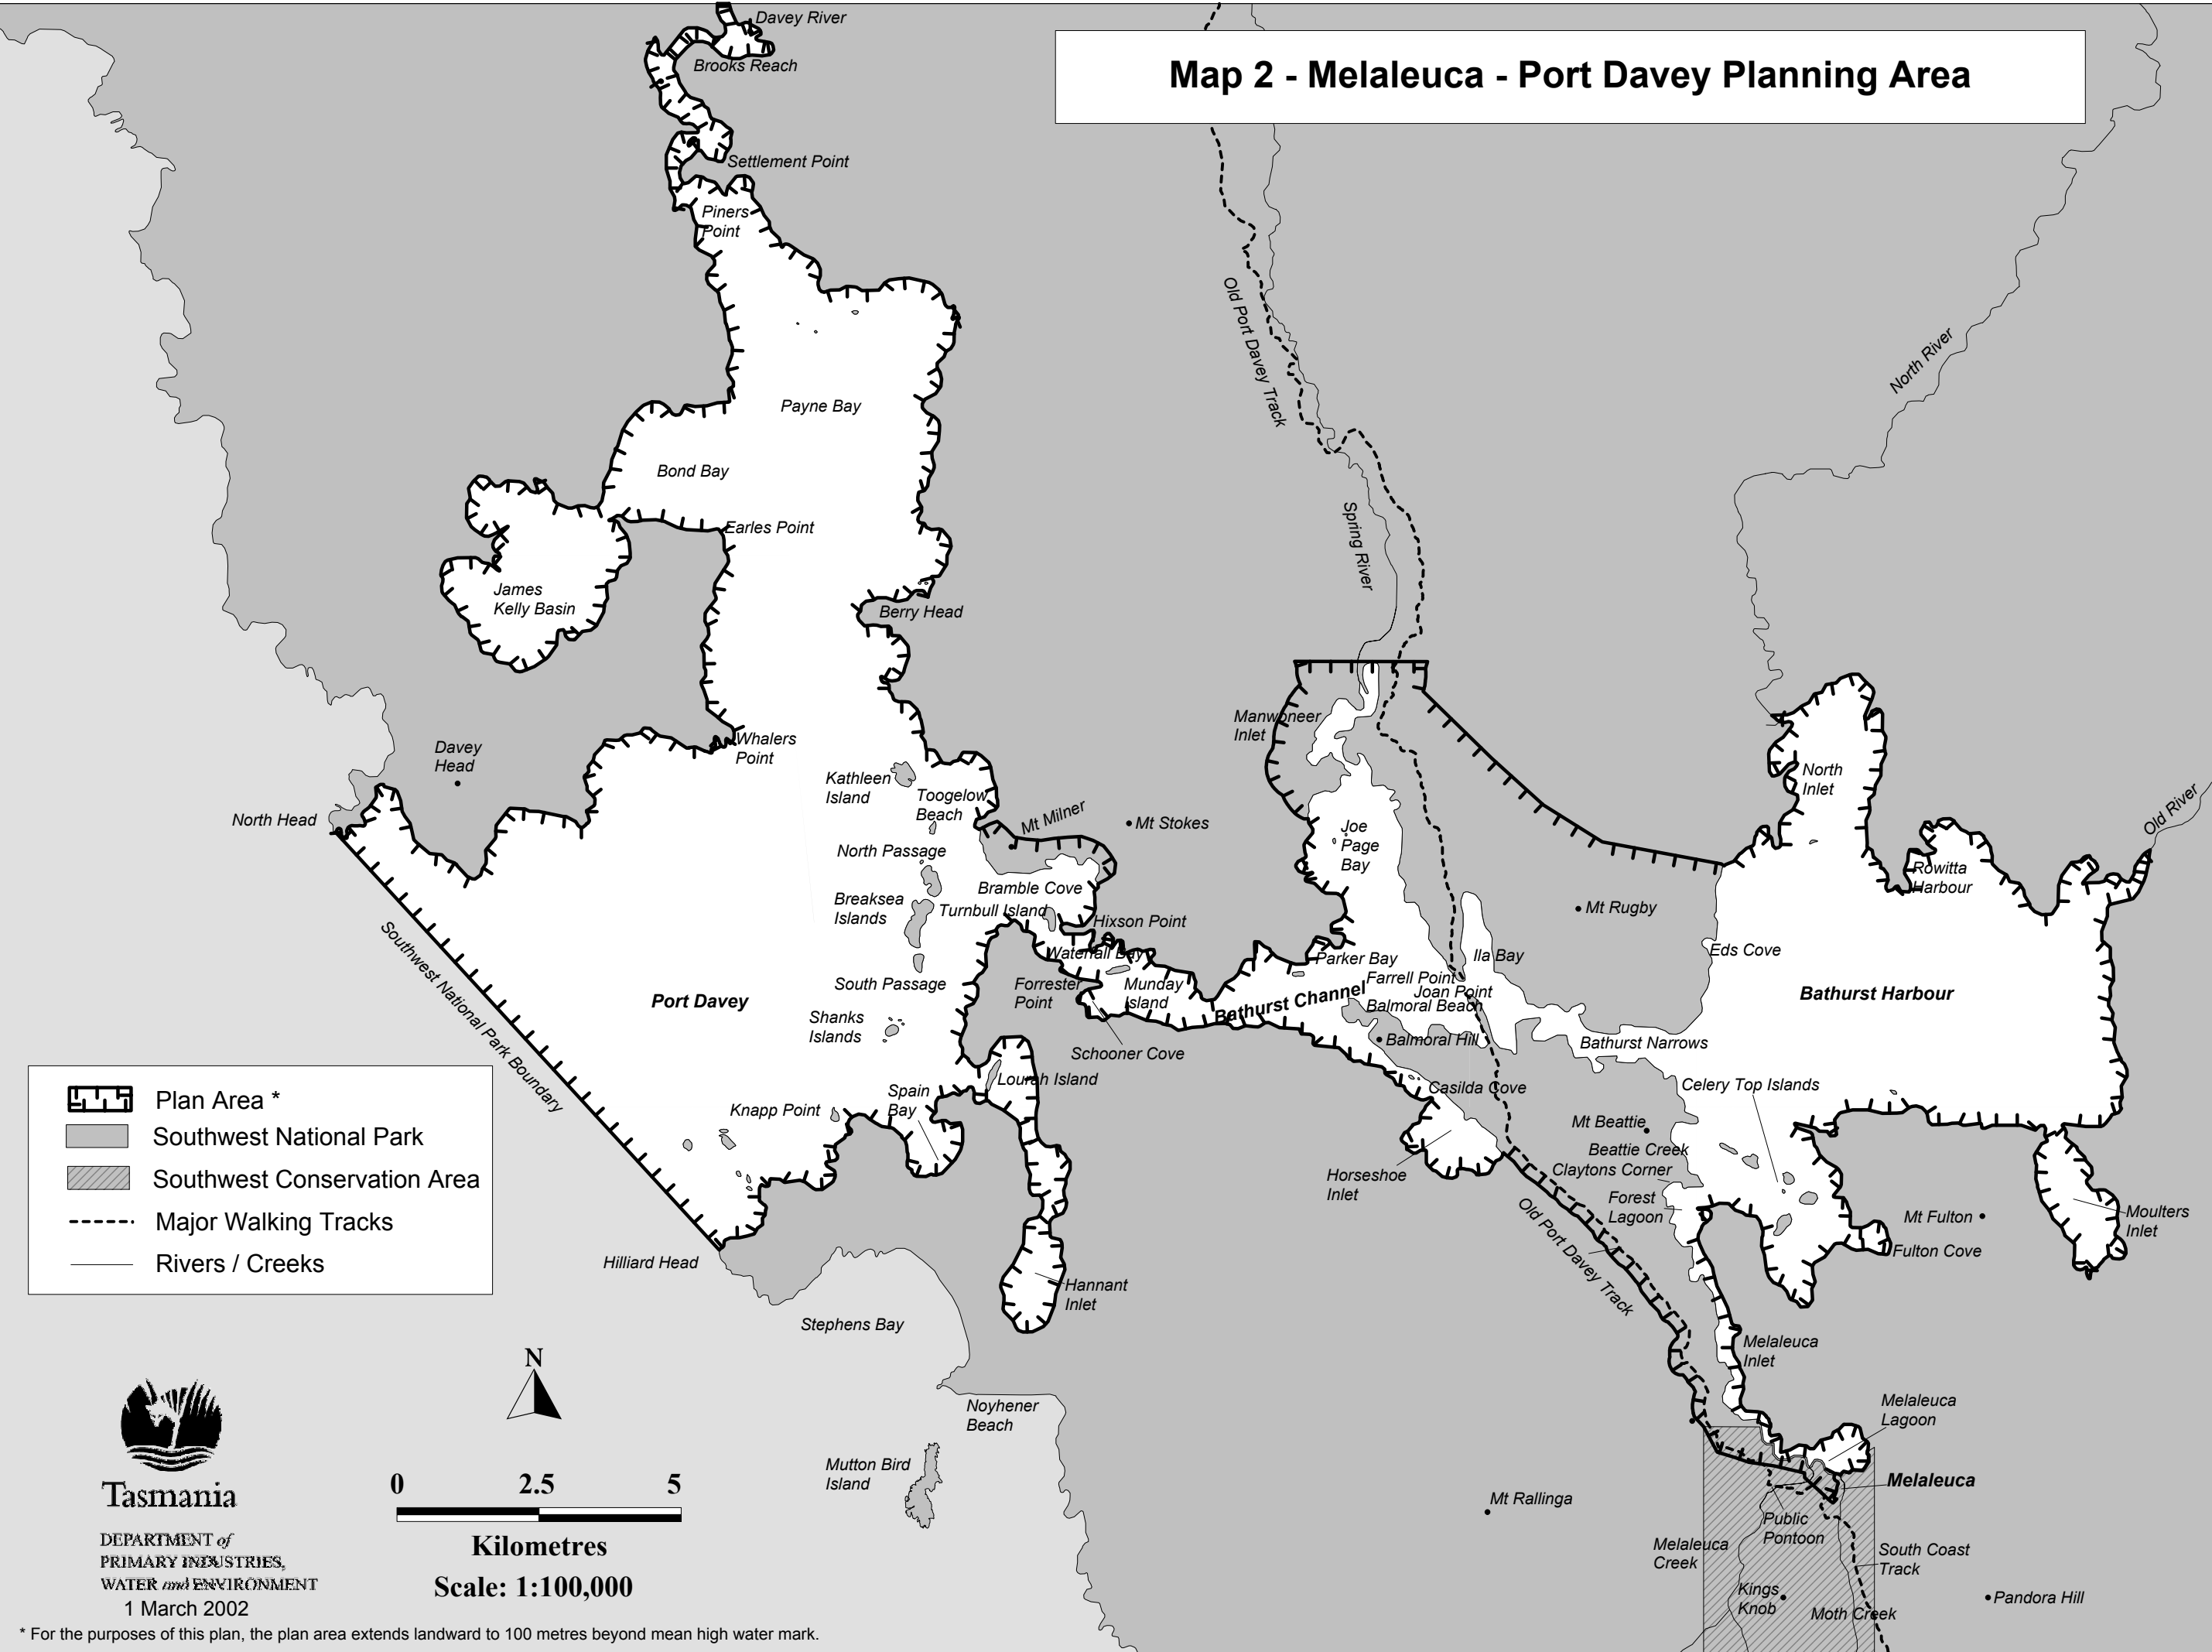

Map 2 - Melaleuca - Port Davey Planning Area

	Plan Area *
	Southwest National Park
	Southwest Conservation Area
	Major Walking Tracks
	Rivers / Creeks

Tasmania
 DEPARTMENT of
 PRIMARY INDUSTRIES,
 WATER and ENVIRONMENT
 1 March 2002

* For the purposes of this plan, the plan area extends landward to 100 metres beyond mean high water mark.